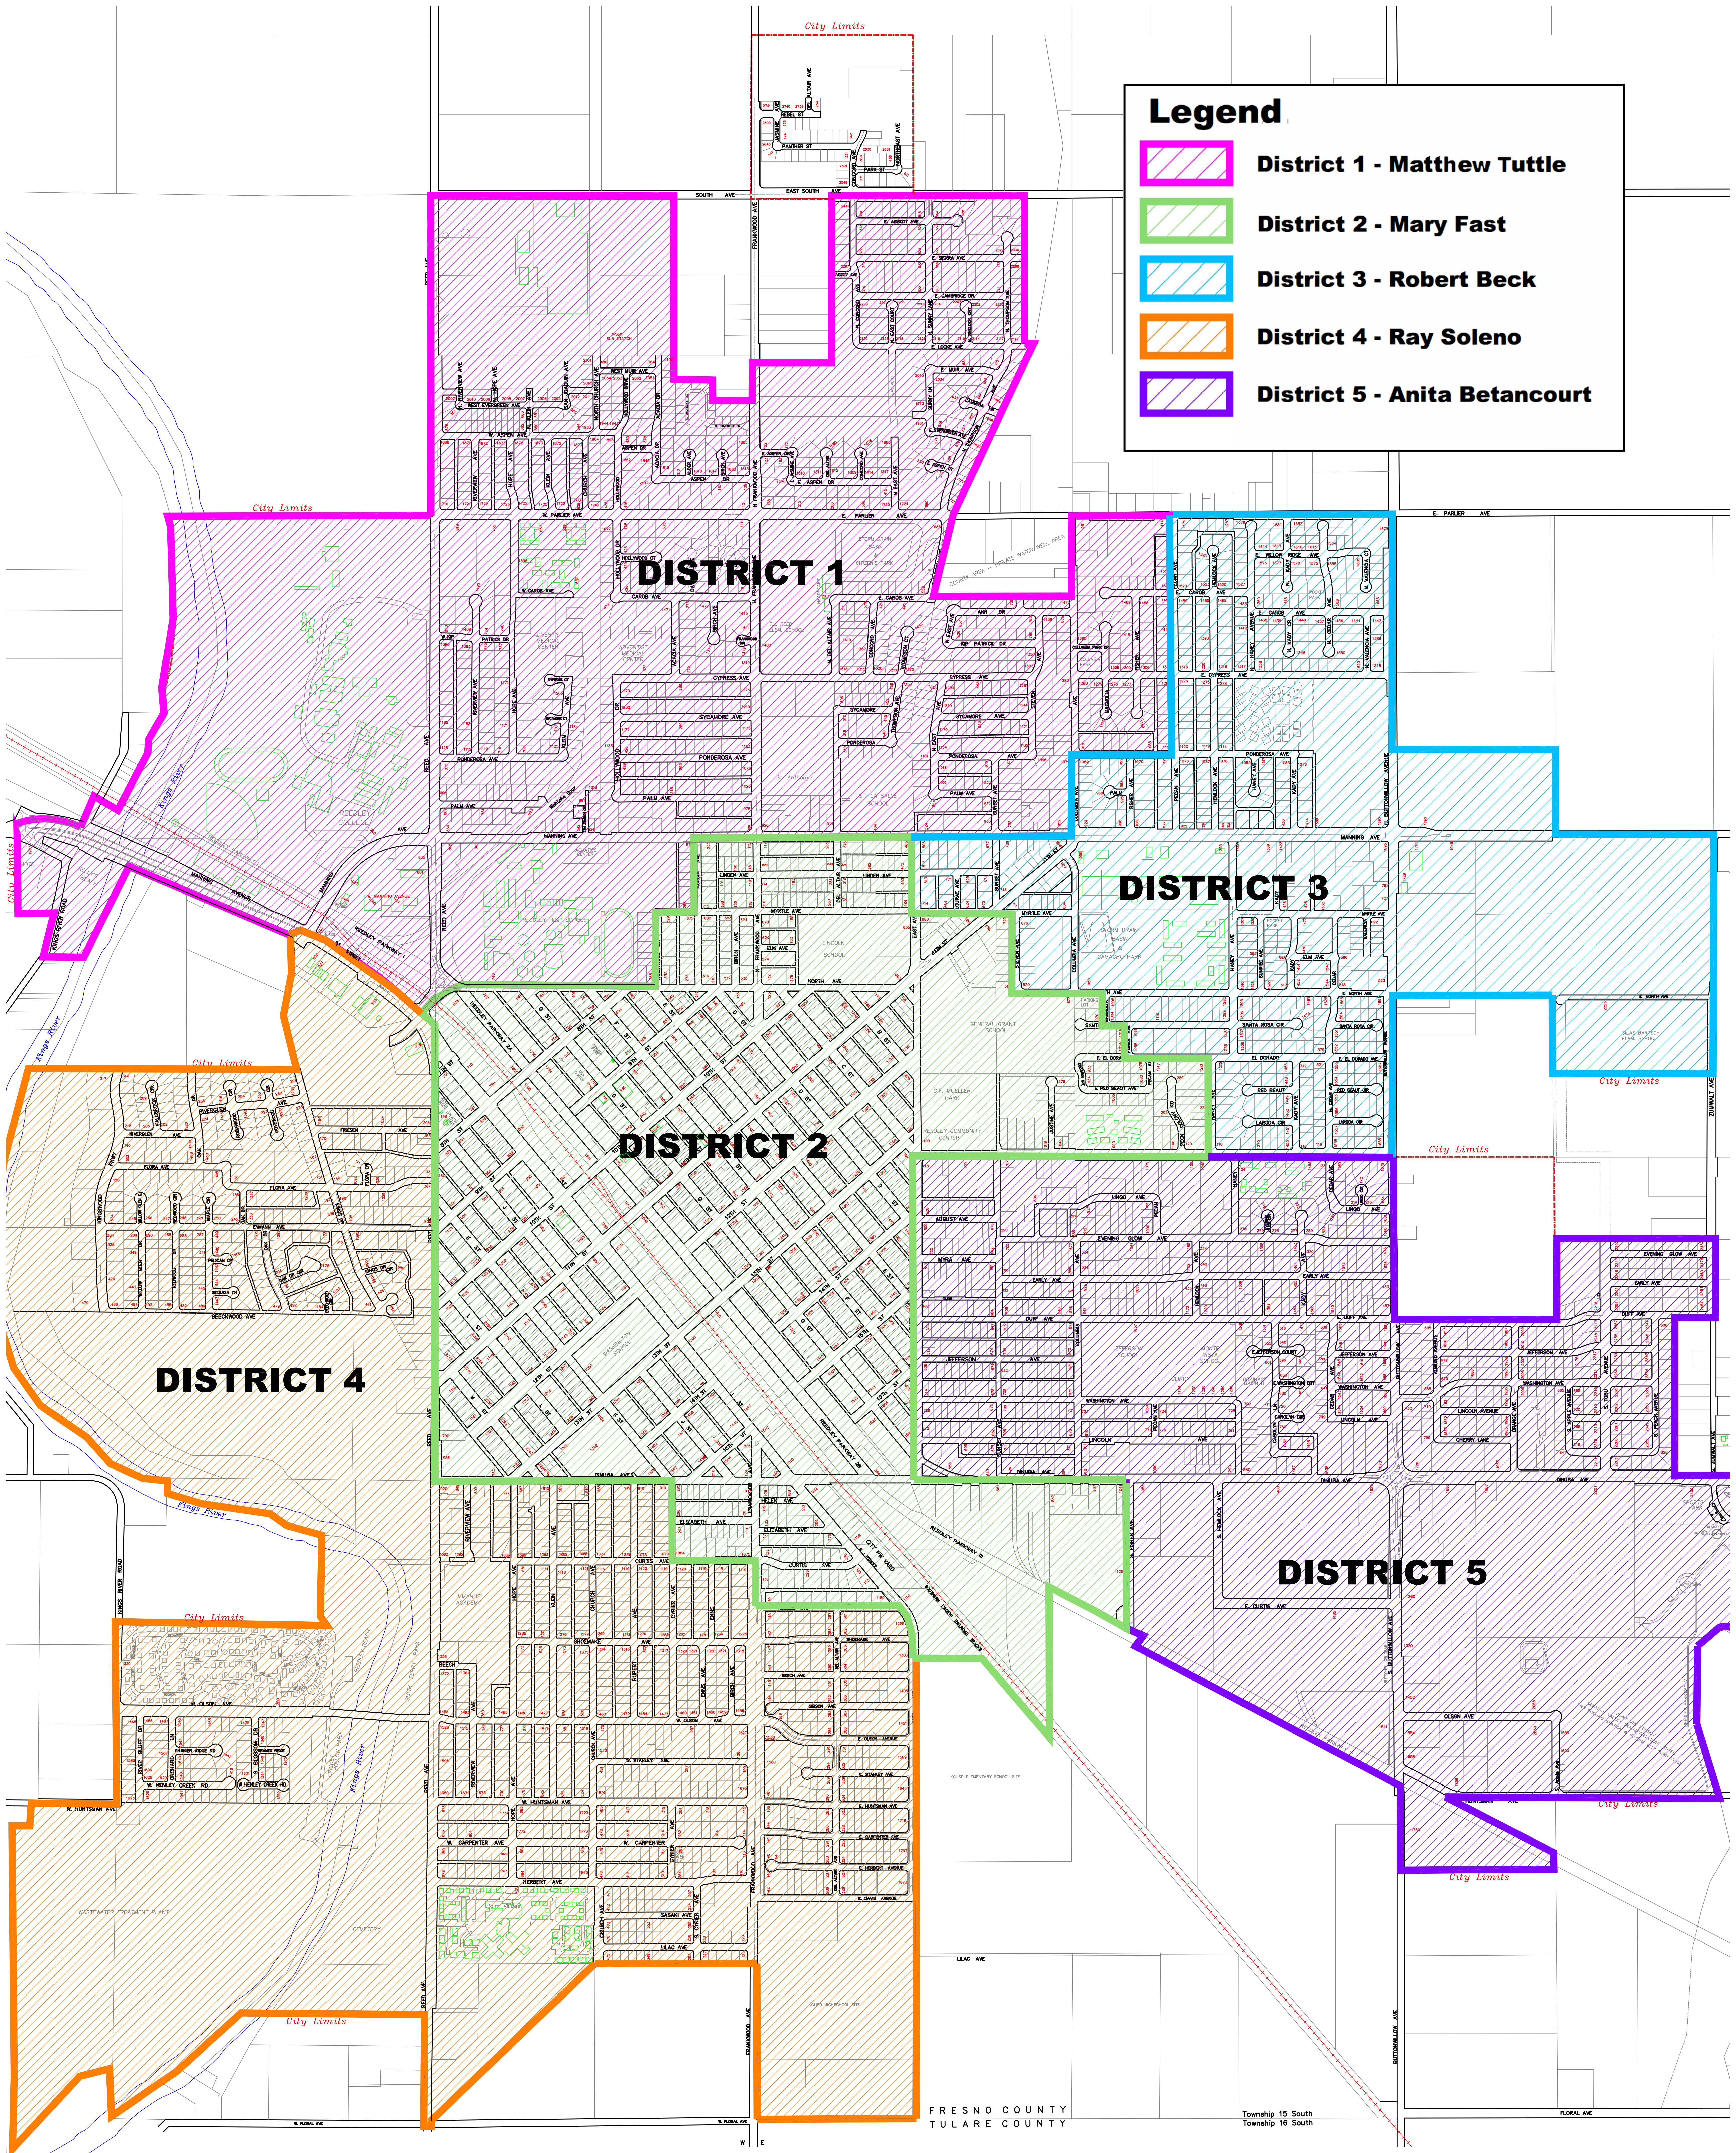

Legend

-  District 1 - Matthew Tuttle
-  District 2 - Mary Fast
-  District 3 - Robert Beck
-  District 4 - Ray Soleno
-  District 5 - Anita Betancourt

CITY COUNCIL DISTRICT MAP

CITY OF REEDLEY
SCALE: 1" = 400'
FEB. 2021